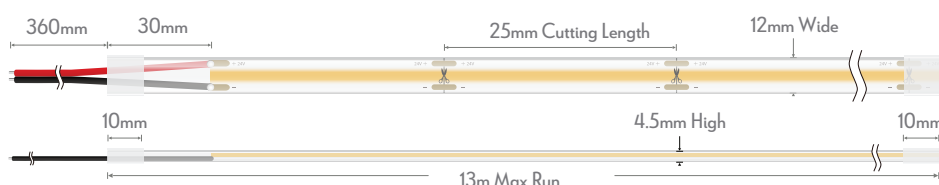

Diagrams / Additional

Item No.	Variant	CCT
PLEX-ULTRA-IP67	24184	3000K
	24185	4000K
	24186	5000K