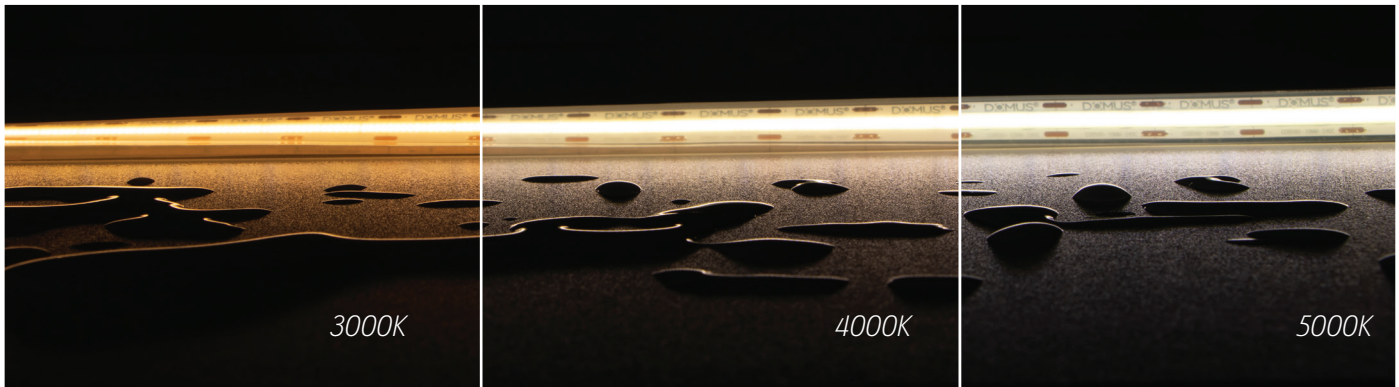

## PLEX-ULTRA IP67

(Designed for long run lengths)

### Description

The PLEX-ULTRA series is a specially designed LED Strip that reduces heat and resistance, allowing for longer runs than other LED Strip designs, still incorporating the latest in LED COB chip technology, with true dotless appearance utilising 560 LEDs per metre. Operating on 24V DC allows for less resistive heat and longer run lengths. Choose from IP54 Indoor Strip including wet areas, or for waterproof installations, the IP67 Strip with silicon coating. Longer areas of weldless joints provide a more reliable solution avoiding breaks in continuity. Available in 10W per metre, which provides a bright and desirable light output for your desired area.

High CRI90 chips provide excellent colour rendering while providing a smooth and seamless linear lighting for a clean and minimalistic look. The PLEX-ULTRA series come with a choice of single colour 3000K Warm White, 4000K Neutral White and 5000K White for your residential or commercial linear lighting project applications. A comprehensive range of optional accessories including fast fix connectors, and L-joint connectors are available for complex installations. Ideal for kitchens, bathrooms, laundry, bars, restaurants, and all indoor highlighting applications.

### Specification Features

CCT:	3000K, 4000K & 5000K
Light Source:	COB LED
Lumen Output:	Warm White 3000K - 650lm/m Neutral White 4000K - 669lm/m White 5000K - 688lm/m
CRI:	≥90
Number of LED Per Metre:	560
Wattage Per Metre:	10W
Input Voltage:	24V DC
Beam angle:	180°
Wiring:	Parallel
IP Rating:	IP67
Cutting Increments/Sections:	25mm
Requires:	24V DC Constant Voltage LED Driver
Dimmable:	Yes**
IES files:	Yes
Continuous Run:	13m Max